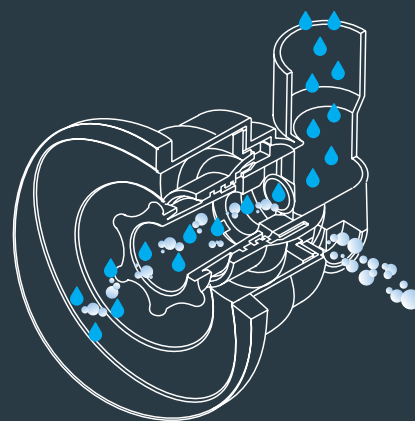

AQUALIBRIUM®

The perfect mix of air and water.