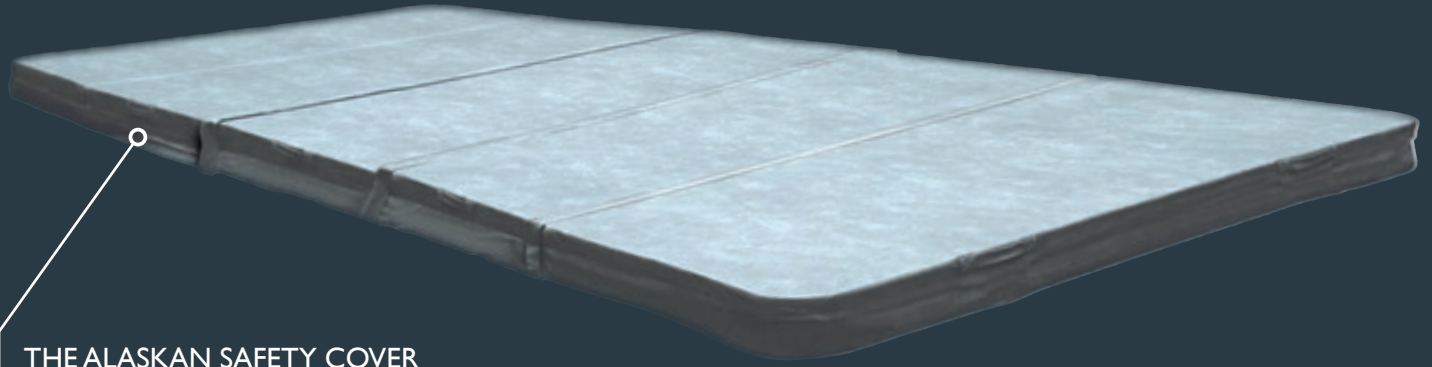

PROTECTION AND DURABILITY

THE ALASKAN SAFETY COVER

Heavy-duty tapered cover that minimizes heat loss, perfect for colder climates.