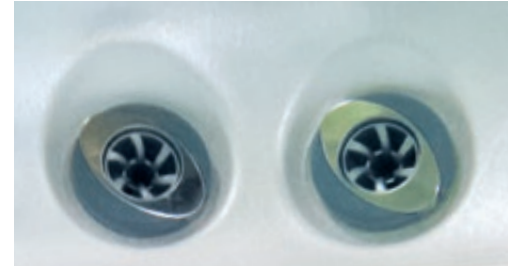

SWIM JETS

POWERPRO® SWIM CURRENT JET

Engineered to ensure water is flowing properly, this wide stream jet generates a smooth predictable current with no turbulence for an advanced swim experience.

POWERPRO® SWIM ACTIVE FLO JET

The unique oval design flattens the water into a smooth, predicable, non-turbulent swim for the everyday athlete.

SPA JETS

POWERPRO® SWIM RIFLING JET

Focusing on the middle of the back to relieve tension and muscle strain, the spiral action massage promotes better circulation.