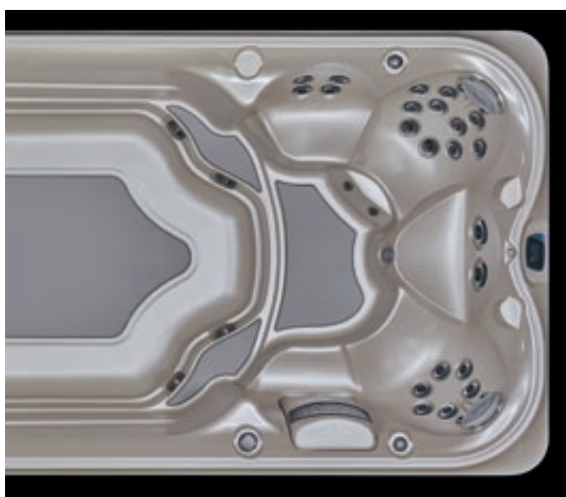

Perfect for aqua fitness and family fun, the Jacuzzi® J-3000™ Collection combines the power of a low-impact water workout with the entertainment of a year-round swimming pool. The J-3000™ Swim Spa features our PowerPro® Swim Active Flo Jet swim current, perfect for in-place swimming and resistance exercise. Our underwater treadmill technology comes standard for low-impact jogging and walking that burns just as many calories as dry-land activity -- an excellent exercise to manage or prevent joint pain and overuse injuries.

With two distinct hydromassage seats, plus extra room to stretch out and relax, you can enjoy soothing hydrotherapy after every swim or just after a long day. Each ergonomically designed seat has a unique jet configuration for total-body relaxation. Compatible with the WaterWatch™ for real-time technique feedback, you can truly make this model your own.

OPTIONAL FEATURES:

- CLEARRAY® PRO₃TECT™ Low Output Ozone Generator
- 50 or 60 amp GFCI With Sub-Panel Box
- Auxiliary Heater By-Pass Loop
- Solid State Frame Only - No Cabinet
- Insulating Safety Hard Cover
- 48" Exercise Bar
- Rowing Kit
- Fitness Package
- 4 Tier Step

PERFORMANCE

POWERPRO® SWIM ACTIVE FLO JETS

Predictable Current

- Buoyancy Jet lifts swimmer into position.
- (2) PowerPro® Active Flo Jets flatten the water for a great swim.

PUMP AND HYDRAULICS

Strong Current

- Powered by (2) 3hp pumps.

DESIGN

SHELL DESIGN

Best for Both Swimming and Relaxing

- Hips in shell stop reflective wave.
- Suctions are located at seated end to create conveyor belt effect for water flow.

EASE OF USE

SWIMFLEX JET SYSTEM

Customize Your Current

- Produces 3.5mph / 5km/h current.
- Adjustable current.