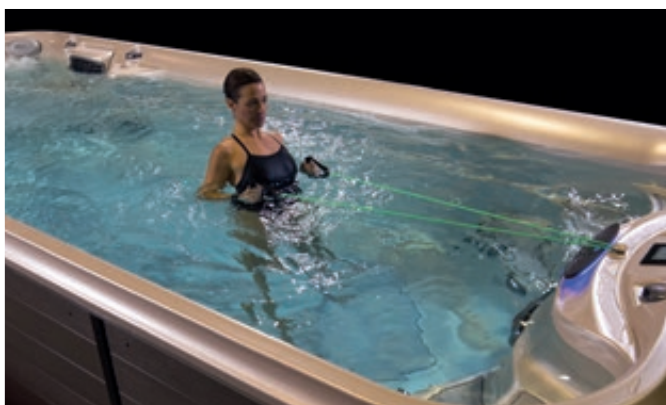

FITNESS OPTIONS

AQUATIC FITNESS GUIDE

Jacuzzi® Swim Spa aquatic fitness training programs are a great way to bring the traditional gym workout into the backyard with the added benefits of water. Through a multilevel aquatic fitness training program, you can achieve a varied, full-body workout right at home.

AQUA-ROWING KIT

A combination of stainless steel oars and rubber bands attach to swivel anchors allowing you to accomplish the full rowing motion. This is an excellent upper body and abdominal workout.

AQUA FITNESS PACKAGE

The addition of this fitness package turns any swim spa into an aquatic universal gym. The resistance bands add another dimension to your workout and can be used anywhere in your swim spa within the exercise or swim tank area. The resistance bands create a full range of motion helping promote muscular development.