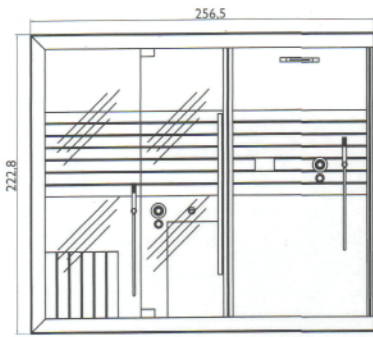

### sauna

versione SX / LH version

a)

versione DX / RH version

b)

### hammam

versione SX / LH version

a)

versione DX / RH version

b)

**hammam + shower**  
 versione SX / LH version

a)

**versione DX / RH version**

b)

Modular and fitted to meet one's space, style and wellness needs: this is one more reason why Sasha is a unique and wholly innovative solution. In its most finished version Sasha is made of three modules: sauna + emotional shower + hammam. A real wellness center in little more than 8 sqm. The three modules can also exist separately or in different combinations with up to ten possible configurations that can be adapted to any space requirements: sauna only; hammam only; sauna + emotional shower; hammam + emotional shower; sauna + hammam; sauna + emotional shower + hammam.