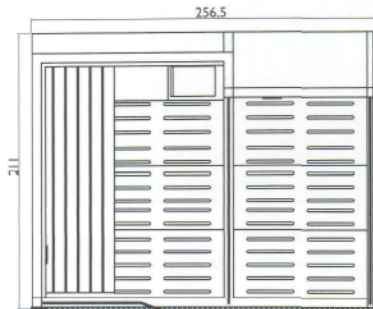

### sauna

versione SX / LH version

a)

versione DX / RH version

b)

### hammam

versione SX / LH version

a)

versione DX / RH version

b)

**hammam + shower**  
 versione SX / LH version

a)

**versione DX / RH version**

b)

Modular and fitted to meet one's space, style and wellness needs: this is one more reason why Sasha is a unique and wholly innovative solution. In its most finished version Sasha is made of three modules: sauna + emotional shower + hammam. A real wellness center in little more than 8 sqm. The three modules can also exist separately or in different combinations with up to ten possible configurations that can be adapted to any space requirements: sauna only; hammam only; sauna + emotional shower; hammam + emotional shower; sauna + hammam; sauna + emotional shower + hammam.