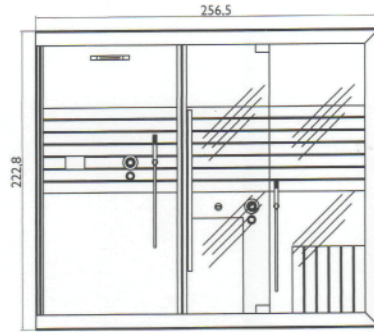

### sauna

versione SX / LH version

a)

versione DX / RH version

b)

### hammam

versione SX / LH version

a)

versione DX / RH version

b)

**hammam + shower**  
 versione SX / LH version

a)

**versione DX / RH version**

b)

Modular and fitted to meet one's space, style and wellness needs: this is one more reason why Sasha is a unique and wholly innovative solution. In its most finished version Sasha is made of three modules: sauna + emotional shower + hammam. A real wellness center in little more than 8 sqm. The three modules can also exist separately or in different combinations with up to ten possible configurations that can be adapted to any space requirements: sauna only; hammam only; sauna + emotional shower; hammam + emotional shower; sauna + hammam; sauna + emotional shower + hammam.