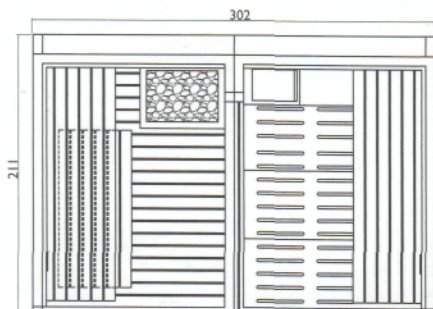

sauna + hammam
versione unica / one version

a) b)