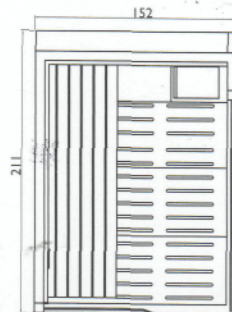

sauna + shower  
versione SX / LH version

a)

versione DX / RH version

b)

### sauna

versione SX / LH version

a)

versione DX / RH version

b)

### hammam

versione SX / LH version

a)

versione DX / RH version

b)

**hammam + shower**  
 versione SX / LH version

a)

**versione DX / RH version**

b)

Modular and fitted to meet one's space, style and wellness needs: this is one more reason why Sasha is a unique and wholly innovative solution. In its most finished version Sasha is made of three modules: sauna + emotional shower + hammam. A real wellness center in little more than 8 sqm. The three modules can also exist separately or in different combinations with up to ten possible configurations that can be adapted to any space requirements: sauna only; hammam only; sauna + emotional shower; hammam + emotional shower; sauna + hammam; sauna + emotional shower + hammam.