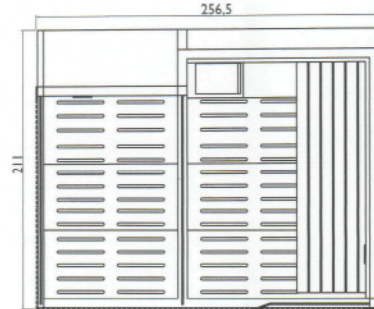

### sauna

versione SX / LH version

a)

versione DX / RH version

b)

### hammam

versione SX / LH version

a)

versione DX / RH version

b)

**hammam + shower**  
 versione SX / LH version

a)

**versione DX / RH version**

b)

Modular and fitted to meet one's space, style and wellness needs: this is one more reason why Sasha is a unique and wholly innovative solution. In its most finished version Sasha is made of three modules: sauna + emotional shower + hammam. A real wellness center in little more than 8 sqm. The three modules can also exist separately or in different combinations with up to ten possible configurations that can be adapted to any space requirements: sauna only; hammam only; sauna + emotional shower; hammam + emotional shower; sauna + hammam; sauna + emotional shower + hammam.