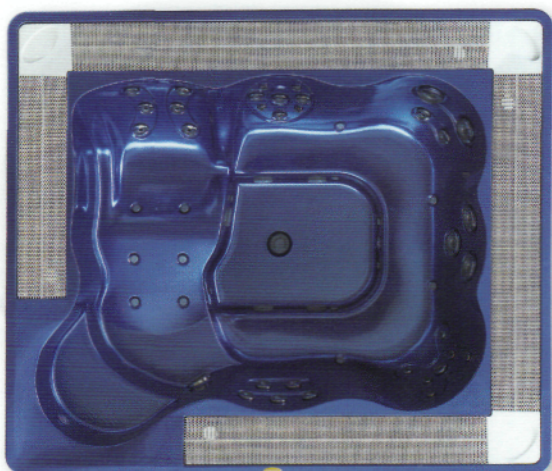

Versatile design and optimum capacity
that seats up to 7 people.

**virginia
experience**

design
Jacuzzi®

257 x 219 x 98H cm

34 POWERPRO® JETS
16 BLOWERS

FX
18

NX2
10

FX
large
6

x6-7
(1 lounge)

Water capacity
2100 L

Multicolor