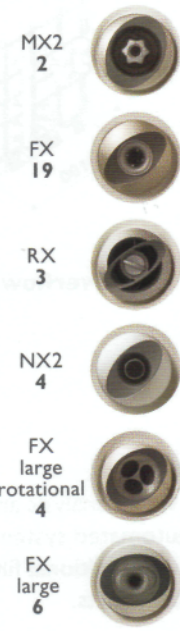

enjoy

Uncompromising comfort, ergonomics and versatility for the largest professional hot tub.

design
Kaluderovic & Condini

BASE
18 POWERPRO® JETS

TOP
38 POWERPRO® JETS
15 BLOWERS

x6
(1 lounge)

Water capacity
2100 L

Multicolor

250 x 250 x 98H cm