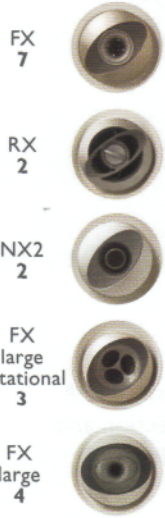

enjoy

Uncompromising comfort, ergonomics and versatility for the largest professional hot tub.

design
Kaluderovic & Condini

BASE
18 POWERPRO® JETS

TOP
38 POWERPRO® JETS
15 BLOWERS

x6
(1 lounge)

Water capacity
2100 L

Multicolor