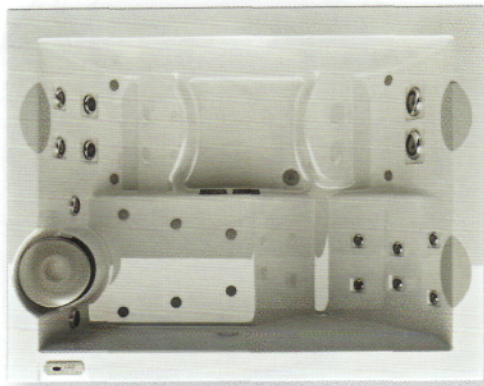

The ideal design for any type of environment thanks to its customisable look.

unique

unique base
unique top

design
Carlo Urbinati

190 x 150 x 80H cm

14 POWERPRO® JETS
10 BLOWERS (TOP)

FX
4

RX
2

NX2
6

FX
large
2

x3
(1 lounge)

Water capacity
1030 L

Audio System
(TOP)

ClearRay™
(optional for
BASE version)

Multicolor