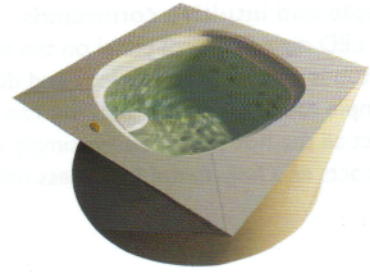

flow

design
Daniel Libeskind

Designed by Libeskind.
When functionality becomes art.

200 x 200 (Ø224) x 81H cm

x2
(2 lounge)

Water capacity
570 L

Audio System

ClearRay™