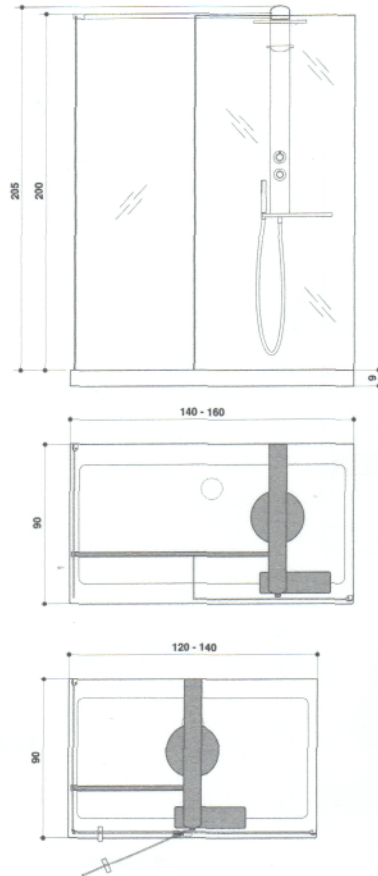

start! 90

corner

LH - RH

160 x 90 x 205h cm walk in

140 x 90 x 205h cm walk in

140 x 90 x 205h cm

120 x 90 x 205h cm

design Carlo Urbinati

enclosure + shower panel

shower panel finishes

Anodized aluminium

Functions

Raindrop shower head (30 cm) ●

Shower cascade ●

Hand held shower ●

Features

Single-lever or thermostatic mixer tap ○

Shower diverter ●

Shelves (Techstone®) ●

● Standard ● Optional ○ Standard depending on the chosen fittings