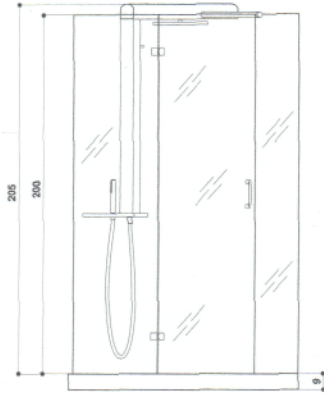

start! 90 round

corner
LH - RH
90 x 90 x 205h cm
design Carlo Urbinati

CRYSTAL CLEAR
by JACUZZI®

shower panel finishes

enclosure + shower panel

Functions

- Raindrop shower head (30 cm) ●
- Shower cascade ●
- Hand held shower ●

Features

- Single-lever or thermostatic mixer tap ○
- Shower diverter ●
- Shelves (Techstone®) ●

● Standard ● Optional ○ Standard depending on the chosen fittings