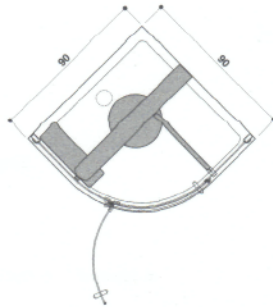

start! 90 round

corner
LH - RH
90 x 90 x 205h cm
design Carlo Urbinati

CRYSTAL CLEAR
by JACUZZI®

shower panel finishes

enclosure + shower panel

Functions

- Raindrop shower head (30 cm) ●
- Shower cascade ●
- Hand held shower ●

Features

- Single-lever or thermostatic mixer tap ○
- Shower diverter ●
- Shelves (Techstone®) ●

● Standard ● Optional ○ Standard depending on the chosen fittings