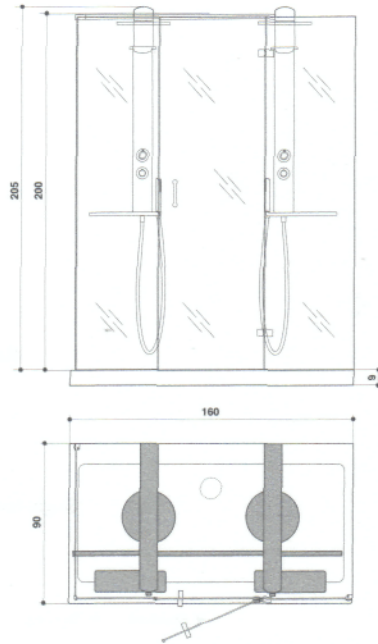

start! 90 double

corner
LH - RH
160 x 90 x 205h cm
design Carlo Urbinati

enclosure + shower panel

CRYSTAL CLEAR
by JACUZZI

shower panel finishes

Anodized aluminium

Functions

Raindrop shower head (30 cm)	2
Shower cascade	2
Hand held shower	2

Features

Single-lever or thermostatic mixer tap	○
Shower diverter	●
Shelves (Techstone®)	●

● Standard ● Optional ○ Standard depending on the chosen fittings