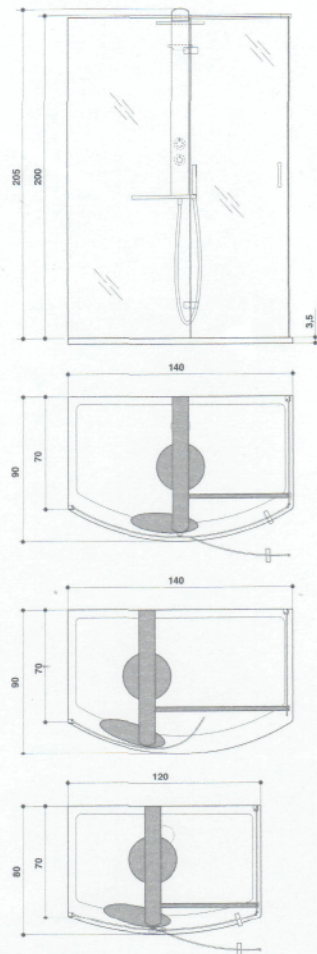

start! 70

corner

LH - RH

140 x 70 x 205h cm walk in

140 x 70 x 205h cm

120 x 70 x 205h cm

design Carlo Urbinati

shower panel finishes

Anodized aluminium

chiusura doccia + paretina doccia

Functions

Raindrop shower head (30 cm) ●

Shower cascade ●

Hand held shower ●

Features

Single-lever or thermostatic mixer tap ○

Shower diverter ●

Shelves (Techstone®) ●

● Standard ● Optional ○ Standard depending on the chosen fittings