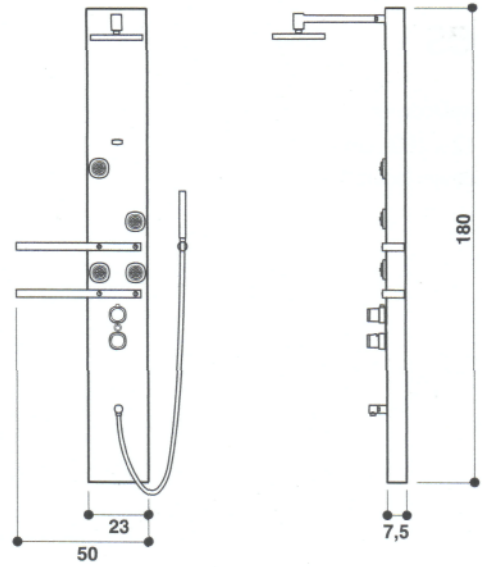

ego

wall
23/50 x 180h cm
design Jacuzzi®

shower panel finishes

Brushed aluminium

Functions	
Raindrop shower head	●
Hand held shower	●
Vertical hydromassage Enerjet - (vaporised/pulsating/continuous)	4
Features	
Thermostatic mixer	●
Limescale-prevention membrane for spouts	●
Shelves (Techstone®)	2

● Standard ● Optional ○ Standard depending on the chosen fittings