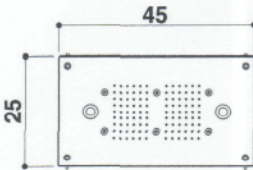

caleidos

built-in
design Jacuzzi®

35 x 35 cm
45 x 45 cm
60 x 60 cm

45 X 25 cm
60 x 45 cm

Features	CALEIDOS 35X35 CM 45X45 CM 45X25 CM 60X45 CM		CALEIDOS 60X60 CM	
	BASE	TOP	BASE	TOP
Raindrop shower	●	●	●	●
Complete and central raindrop shower			●	●
Nebulization	●	●	●	●
Cromodream® (led RGB)	●	●	●	●
Touch screen controls	●	●	●	●
Aromatherapy		●		●