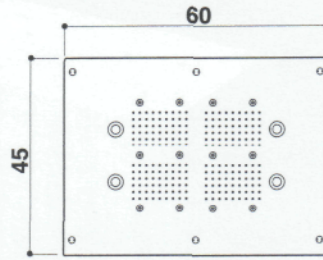

caleidos

built-in
design Jacuzzi®

35 x 35 cm
45 x 45 cm
60 x 60 cm

45 X 25 cm
60 x 45 cm

Features	CALEIDOS 35X35 CM 45X45 CM 45X25 CM 60X45 CM		CALEIDOS 60X60 CM	
	BASE	TOP	BASE	TOP
Raindrop shower	●	●	●	●
Complete and central raindrop shower			●	●
Nebulization	●	●	●	●
Cromodream® (led RGB)	●	●	●	●
Touch screen controls	●	●	●	●
Aromatherapy		●		●