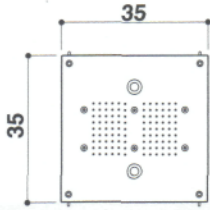

caleidos

built-in
design Jacuzzi®

35 x 35 cm
45 x 45 cm
60 x 60 cm

45 X 25 cm
60 x 45 cm

Features	CALEIDOS 35X35 CM 45X45 CM 45X25 CM 60X45 CM		CALEIDOS 60X60 CM	
	BASE	TOP	BASE	TOP
Raindrop shower	●	●	●	●
Complete and central raindrop shower			●	●
Nebulization	●	●	●	●
Cromodream® (led RGB)	●	●	●	●
Touch screen controls	●	●	●	●
Aromatherapy		●		●