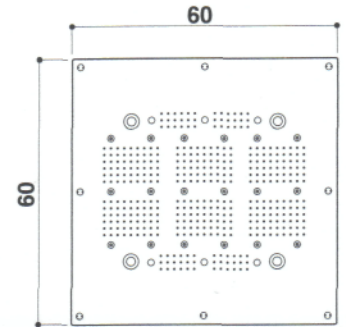

caleidos

built-in
design Jacuzzi®

35 x 35 cm
45 x 45 cm
60 x 60 cm

45 X 25 cm
60 x 45 cm

Features	CALEIDOS 35X35 CM 45X45 CM 45X25 CM 60X45 CM		CALEIDOS 60X60 CM	
	BASE	TOP	BASE	TOP
Raindrop shower	●	●	●	●
Complete and central raindrop shower			●	●
Nebulization	●	●	●	●
Cromodream® (led RGB)	●	●	●	●
Touch screen controls	●	●	●	●
Aromatherapy		●		●