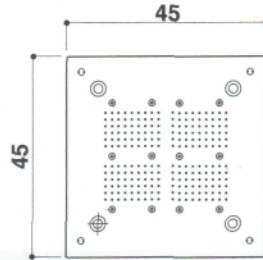

caleidos

built-in
design Jacuzzi®

35 x 35 cm
45 x 45 cm
60 x 60 cm

45 X 25 cm
60 x 45 cm

Features	CALEIDOS 35X35 CM 45X45 CM 45X25 CM 60X45 CM		CALEIDOS 60X60 CM	
	BASE	TOP	BASE	TOP
Raindrop shower	●	●	●	●
Complete and central raindrop shower			●	●
Nebulization	●	●	●	●
Cromodream® (led RGB)	●	●	●	●
Touch screen controls	●	●	●	●
Aromatherapy		●		●