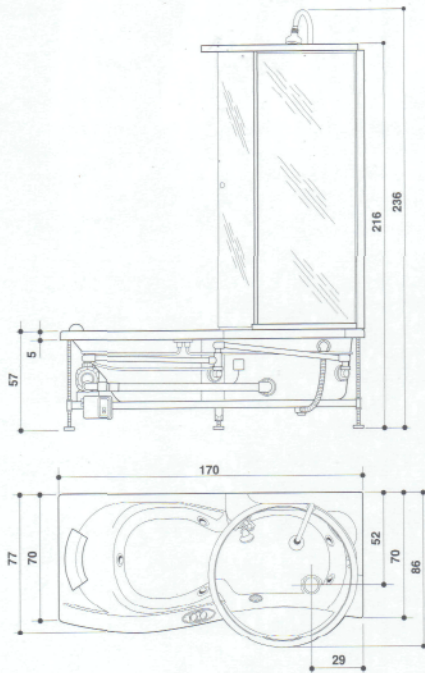

j-twin premium

corner/wall

170 x 70/86 x 57/236h cm

design Carlo Urbinati

LH-RH

FUNCTIONS Bath

Classic Jacuzzi® hydromassage

BASE IDRO

5

Shower cubicle

Vertical and back hydromassage

8

8

FEATURES

- Single-lever or thermostatic mixer tap
- Sliding Shower
- Mirror
- Fill spout
- Spray shower head
- Shelves
- Headrest
- Panels (1 Front panel + 1 Side panel)
- Sanitising system
- Sanitising system + Underwater spotlight