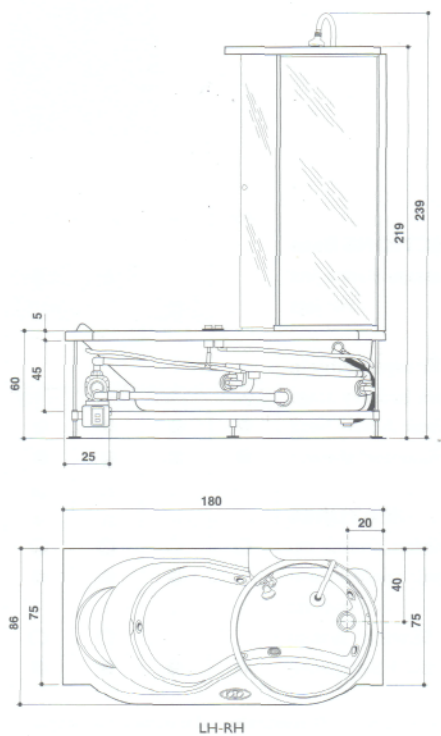

amea twin premium

corner/wall
180 x 75/86 x 60/239 cm
design Carlo Urbinati

FUNCTIONS Bath

Classic Jacuzzi® hydromassage

FUNCTIONS Shower cubicle

Vertical and back hydromassage

FEATURES

	BASE	IDRO
Classic Jacuzzi® hydromassage		5
Vertical and back hydromassage	8	8
Single-lever or thermostatic mixer tap	○	○
Sliding Shower	●	●
Mirror	●	●
Fill spout	●	●
Spray shower head	●	●
Shelves	●	●
Panels (1 Front panel + 1 Side panel)	●	●
Sanitising system		●
Sanitising system + Underwater spotlight		●