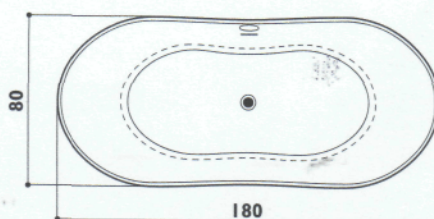

freestanding

infinito

FEATURES

- Techstone®
- Integrated overflow drain
- Click clack waste
- To be combined with floor standing tapware

VERSIONS

single version

INSTALLATION

freestanding

EXTERNAL DIMENSION

Length	cm	180
Width	cm	80
Height	cm	54/63,5

- Standard
- Optional
- Standard depending on the chosen fittings