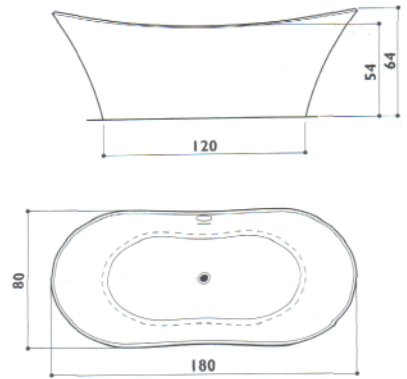

infinito

freestanding
180 x 80 54/63,5h cm
design Carlo Urbinati

A cradle that wraps your body in the caress of water

It is born from the earth and opens up to the sky.
Harmoniously in tune with the surrounding space.
Minimal, a concentrated blend of contemporary lines
and formal purity: a design which continues into infinity.

All the senses are involved in wellness

Infinito was born from the design by Carlo Urbinati
and Techstone®, a completely new concept, which lends
itself to a multi-sensory experience of the time devoted
to the bath.

An exclusive concept that bears the Jacuzzi® signature

An essential bath, which is unexpected, but above all
contemporary. The elegant form recalls the corolla of a
flower that is holding water.

Single version

FEATURES

- Techstone® ●
- Overflow Integrated ●
- Click clack waste ●
- To be combined with floor standing tapware ●
- To be combined with Infinito basin ●

● Standard ● Optional ○ Standard depending on the chosen fittings