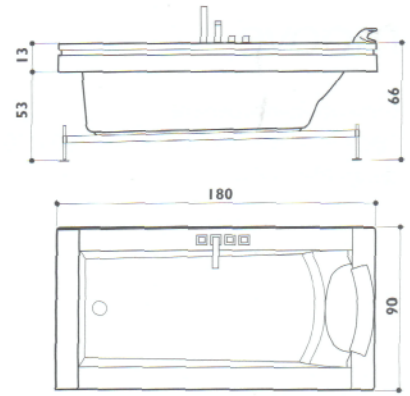

aura uno design

built-in
180 x 90 x 66h cm
design Carlo Urbinati

LH-RH

frame finishes

FEATURES

- Mechanical tapware ○
- Headrest |
- Overflow rim ●
- Wood or marble frame ○

● Standard ● Optional ○ Standard depending on the chosen fittings