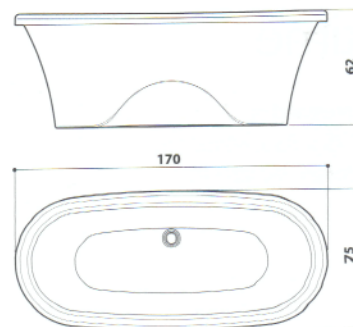

# asti

freestanding  
170 x 75 x 62h cm  
design Jacuzzi UK

## FEATURES

- 5 mm double layer acrylic shell
- Steel frame with adjustable feet
- Overflow
- Pop up lever
- To be combined with floor standing tapware

● Standard   ● Optional   ○ Standard depending on the chosen fittings