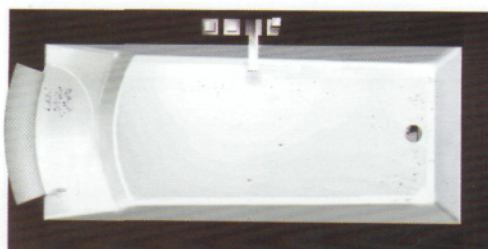

single version

INSTALLATION

freestanding, built-in

EXTERNAL DIMENSION

- Length cm 190
- Width cm 100
- Height cm 60

INSIDE DIMENSION

- Length at top edge cm 166
- Central width at top edge cm 76
- Water volume (at the overflow level) litres 370

aura uno design

built-in

FEATURES

- Mechanical tapware
- Hand held shower/filler with diverter
- Hot/cold knobs
- Diverter

WOOD FRAME FINISHES

- Teak
- Wenge

STONE FRAME FINISHES

- White Carrara marble
- Medea stone
- Absolute black granite

VERSIONS

LH-RH

INSTALLATION

built-in

- 180
- 90
- 66

- 160
- 66
- 365

● Standard ● Optional ○ Standard depending on the chosen fittings