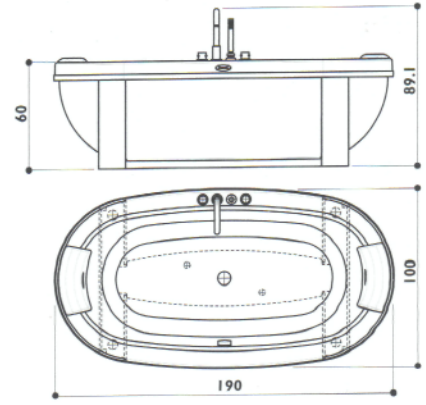

anima design

Freestanding/built-in
190 x 100 x 60h cm
design Groove

Single version

FEATURES

- Mechanical tapware ○
- Headrest 2 ○
- Wood frame support ○
- Panels ○

frame finishes

● Standard ● Optional ○ Standard depending on the chosen fittings