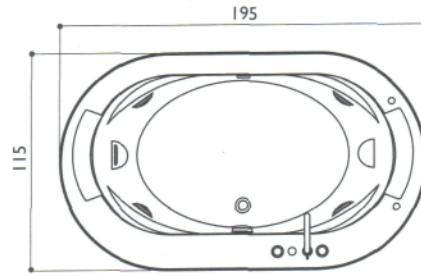

opalia corian®

built-in
195 x 115 x 63h cm
design Jacuzzi®

Single version

FUNCTIONS

Classic Jacuzzi® hydromassage

6

FEATURES

Electronic or mechanical tapware