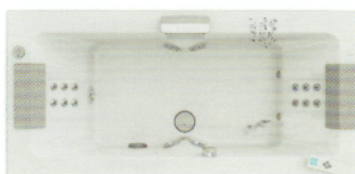

Back-to-wall

## sharp double

**FUNCTIONS**  
 Classic Jacuzzi® hydromassage  
 Back massage with rotating microjets  
 Aquasystem®

**FEATURES**  
 Mechanical tapware  
 Electronic tapware  
 Remote control  
 Sanitising system  
 Underwater spotlight  
 Heater  
 Seats  
 Headrest

**PANELS**  
 White acrylic panel  
 HPL Zebrano panel  
 HPL bleached Douglas panel

**VERSIONS**

**INSTALLATION**

**EXTERNAL DIMENSION**

	BASE	TOP	TOP AQS
Length	190	190	190
Width	90	90	90
Height	57	57	57
Length at top edge	163	163	163
Length at fittings	110	110	110
Central width at top edge	66	66	66
Water volume (at the overflow level)	306	306	306
Average water quantity for hydromassage	264	264	264
Electric power supply	220/240 V 50 Hz	220/240 V 50 Hz	220/240 V 50 Hz

○  
○  
●  
●  
●  
●  
2  
2

●  
●  
●

●  
●  
●

●  
●  
●

single version

corner, freestanding, wall, niche

■ Jets    ● Standard    ● Optional    ○ Standard depending on the chosen fittings