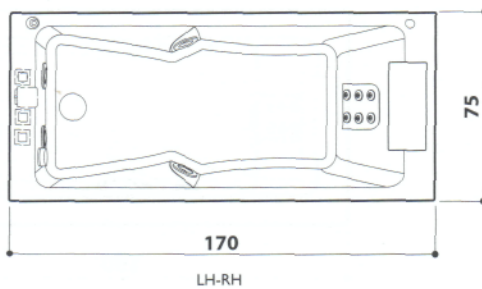

sharp 75

corner/built-in/niche/wall
170 x 75 x 57h cm
design Carlo Urbinati

top
top aqs

	BASE	TOP	TOP AQS
FUNCTIONS			
Classic Jacuzzi® hydromassage	4	4	4
Back massage with rotating microjets	6	6	6
Aquasystem®			
FEATURES			
Electronic or mechanical tapware	○	○	○
Remote control	●	●	●
Sanitising system	●	●	●
Underwater spotlight		●	●
Heater		●	●
Headrest			

jets
 ● Standard
 ● Optional
 ○ Standard depending on the chosen fittings

panel finishes

	"L" shaped white acrylic
	Douglas
	Zebrano