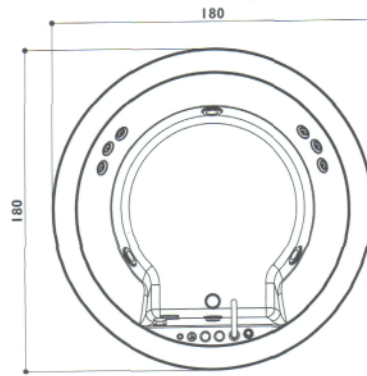

nova

freestanding/built-in
 Ø180 x 63h cm without frame
 Ø180 x 66h cm with frame
 design Carlo Urbinati

Single version

top aqs

top
top aqs

FUNCTIONS

Classic Jacuzzi® hydromassage
 Back massage with rotating microjets