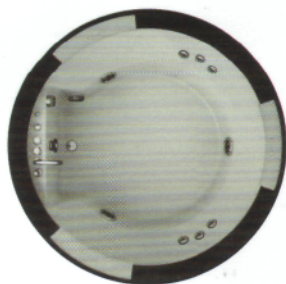

Jets   ● Standard   ● Optional   ○ Standard depending on the chosen fittings