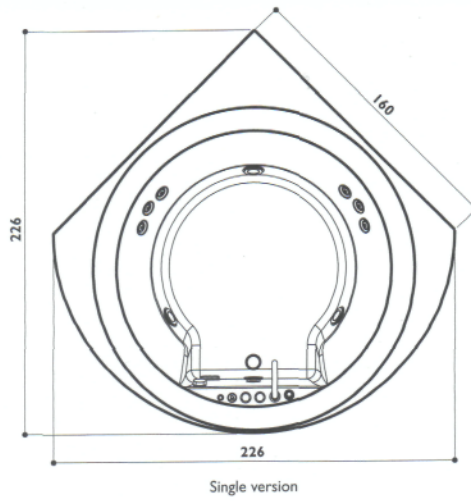

nova corner

corner
 160 x 160 x 63h cm without frame
 160 x 160 x 66h cm with frame
 design Carlo Urbinati

top aqs

top top aqs

FUNCTIONS

Classic Jacuzzi® hydromassage
 Back massage with rotating microjets

Aquasystem®

FEATURES

- Electronic or machanical tapware ○ ○ ○
- Remote control - Sanitising system ● ● ●
- Heater - Underwater spotlight ● ● ●
- Light along the perimeter integrated in the panel ● ● ●
- Headrest 3 3 3
- Wood or marble frame ○ ○ ○
- Single panel ● ● ●