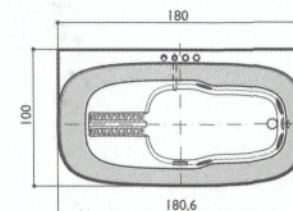

Corner/Niche/Wall

JACUZZI EUROPE S.p.A.

Socio Unico
Direzione e Coordinamento
Jacuzzi Brands, Corp. (USA)
S.S. Pontebbana Km 97.200
33098 Valvasone (PN) Italia
Tel. +39 (0)434 859111
Fax +39 (0)434 85278
www.jacuzzi.it
info@jacuzzi.it

JACUZZI SPA & BATH LTD

Woodlands
Roysdale Way
Euroway Trading Estate
Bradford
West Yorkshire
BD4 6ST
Phone +44 (0)1274 471888
www.jacuzzi.co.uk
retailersales@jacuzziemea.com

JACUZZI FRANCE SAS

8, route de Paris
03305 CUSSET
FRANCE
Tél: +33 (0)4 70 30 90 50
Fax +33 (0)4 70 97 41 90
www.jacuzzi-france.com
info@jacuzzi-france.com

■ Jets ● Standard ○ Standard depending on the chosen fittings