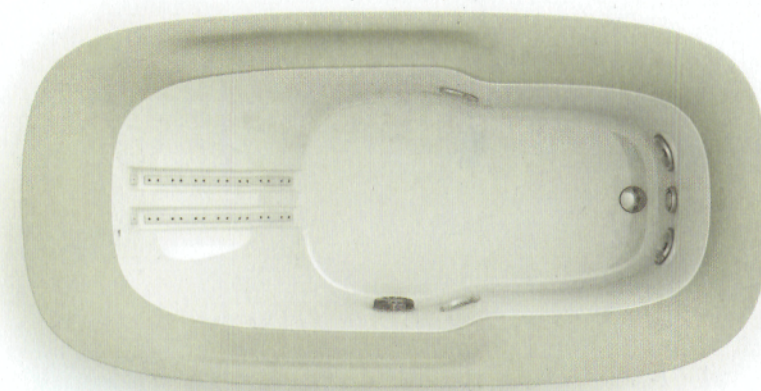

FUNCTIONS
 Classic Jacuzzi® hydromassage with TargetPro™ jets
 Shiatsu hydromassage with sequential microjets
 Programmes: Tonic and Relax
 Aquasystem® with TargetPro™ jets
 Programmes: Silence, Breath, Dream, Renew

WATER SUPPLY
 Morphosis mechanical tapware

FEATURES
 Profile in soft grey material
 J.touch remote control
 Cromodream®
 Sound System with Bluetooth®
 Heater
 Sanitising system
 Concealed overflow
 Click-clack waste

VERSIONS

INSTALLATION

EXTERNAL DIMENSIONS

INSIDE DIMENSIONS

| | BASE | TOP |
|---|--------------------------------|-----|
| Classic Jacuzzi® hydromassage with TargetPro™ jets | 4 | 4 |
| Shiatsu hydromassage with sequential microjets Programmes: Tonic and Relax | 32 | 32 |
| Aquasystem® with TargetPro™ jets Programmes: Silence, Breath, Dream, Renew | | |
| WATER SUPPLY Morphosis mechanical tapware | ○ | ○ |
| FEATURES Profile in soft grey material | ● | ● |
| J.touch remote control | ● | ● |
| Cromodream® | ● | ● |
| Sound System with Bluetooth® | ● | ● |
| Heater | ● | ● |
| Sanitising system | ● | ● |
| Concealed overflow | ● | ● |
| Click-clack waste | ● | ● |
| VERSIONS single LH (freestanding/built-in) LH-RH (corner/niche/wall) | | |
| INSTALLATION corner/niche/wall freestanding/built-in | | |
| EXTERNAL DIMENSIONS Length cm | 180 | |
| Width cm | 100 (90 freestanding/built-in) | |
| Height cm | 65 | |
| INSIDE DIMENSIONS Length at top edge cm | 147 | |
| Length at fittings cm | 140 | |
| Central width at top edge cm | 65 | |
| Water volume (at the overflow level) litres | 276 | |
| Average water quantity for hydromassage litres | 236 | |
| Electric power supply | 220/240 V - 50 Hz | |