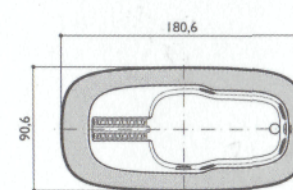

VERSIONS

INSTALLATION

EXTERNAL DIMENSIONS

INSIDE DIMENSIONS

| | BASE | TOP |
|---|--------------------------------|-----|
| Classic Jacuzzi® hydromassage with TargetPro™ jets | 4 | 4 |
| Shiatsu hydromassage with sequential microjets Programmes: Tonic and Relax | 32 | 32 |
| Aquasystem® with TargetPro™ jets Programmes: Silence, Breath, Dream, Renew | | |
| WATER SUPPLY Morphosis mechanical tapware | ○ | ○ |
| FEATURES Profile in soft grey material | ● | ● |
| J.touch remote control | ● | ● |
| Cromodream® | ● | ● |
| Sound System with Bluetooth® | ● | ● |
| Heater | ● | ● |
| Sanitising system | ● | ● |
| Concealed overflow | ● | ● |
| Click-clack waste | ● | ● |
| VERSIONS single LH (freestanding/built-in) LH-RH (corner/niche/wall) | | |
| INSTALLATION corner/niche/wall freestanding/built-in | | |
| EXTERNAL DIMENSIONS Length cm | 180 | |
| Width cm | 100 (90 freestanding/built-in) | |
| Height cm | 65 | |
| INSIDE DIMENSIONS Length at top edge cm | 147 | |
| Length at fittings cm | 140 | |
| Central width at top edge cm | 65 | |
| Water volume (at the overflow level) litres | 276 | |
| Average water quantity for hydromassage litres | 236 | |
| Electric power supply | 220/240 V - 50 Hz | |