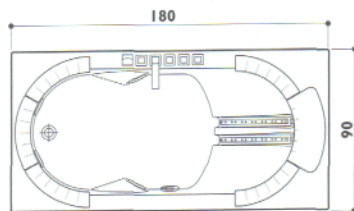

j-sha mi

corner/wall
180 x 90 x 60h cm
design Carlo Urbinati

top

FUNCTIONS

BODY JET - Classic Jacuzzi® hydromassage
Shiatsu BACK JET - Back Massage
MIX - Mixed treatment solution

BASE	TOP
4	4
32	32
4+32	4+32