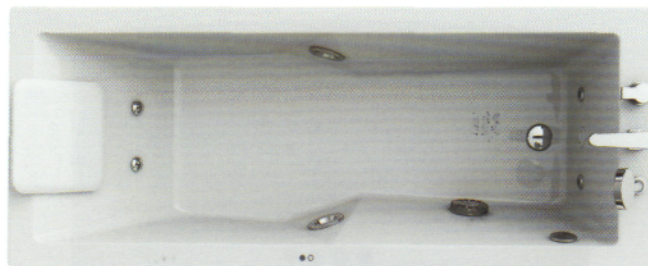

Jets
 Standard
 Optional
 Standard depending on the chosen fittings