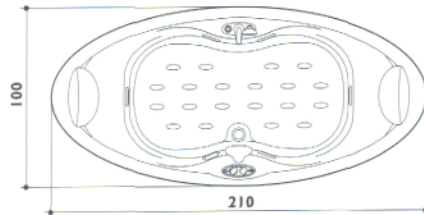

# elipsa

built-in  
210 x 100 x 57h cm  
design Carlo Urbinati

Single version

optional