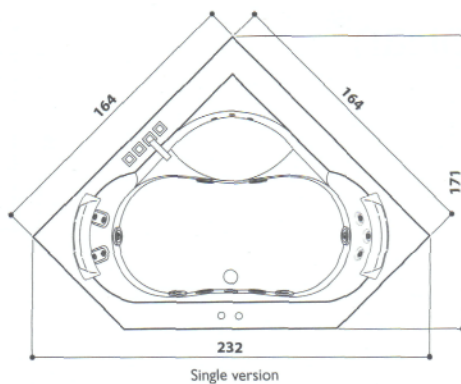

aura corner 160 corian®

built-in
164 x 164 x 60h cm
design Carlo Urbinati

FUNCTIONS

- Classic Jacuzzi® hydromassage 6
- Back massage with rotating microjets 10

FEATURES

- Electronic or mechanical tapware ○
- Remote control ●
- Sanitising system + Underwater spotlight ●
- Heater ●
- Headrest 2
- Overflow rim ●
- Corian® frame ●
- Light along the perimeter integrated in the frame ●