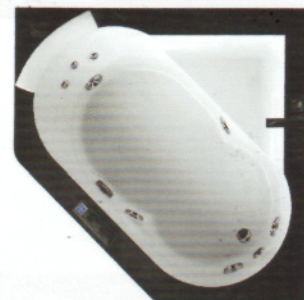

corner

## aura corner | 40

	BASE	TOP
<b>FUNCTIONS</b>		
Whirlpool jets	6	6
Rotating microjets	10	10
<b>FEATURES</b>		
Mechanical tapware	○	○
Headrest	2	2
Overflow rim	●	●
Sanitising system	●	●
Sanitising system + Underwater spotlight		●
Heater		●
Single acrylic panel*	○	○
Single wood panel*	●	●
<b>WOOD FRAME FINISHES</b>		
Teak	○	○
Wenge	○	○
<b>STONE FRAME FINISHES</b>		
White Carrara marble	○	○
Medea stone	○	○
Absolute black granite	○	○
<b>VERSIONS</b>		
	single version LH	
<b>INSTALLATION</b>		
	corner, built-in	
<b>EXTERNAL DIMENSION</b>		
Length cm	160	
Width cm	160	
Height cm	60	
<b>INSIDE DIMENSION</b>		
Length at top edge cm	176	
Length at fittings cm	130	
Central width at top edge cm	130/65	
Water volume (at the overflow level) litres	400	
Average water quantity for hydromassage litres	320	
Electric power supply	220/240 V - 50 Hz	

	TOP
<b>FUNCTIONS</b>	
Whirlpool jets	5
Rotating microjets	3
<b>FEATURES</b>	
Mechanical tapware	○
Headrest	1
Overflow rim	●
Sanitising system	●
Sanitising system + Underwater spotlight	●
Heater	●
Single acrylic panel*	○
Single wood panel*	●
<b>WOOD FRAME FINISHES</b>	
Teak	○
Wenge	○
<b>STONE FRAME FINISHES</b>	
White Carrara marble	○
Medea stone	○
Absolute black granite	○
<b>VERSIONS</b>	
	single version LH
<b>INSTALLATION</b>	
	corner, built-in
<b>EXTERNAL DIMENSION</b>	
Length cm	140
Width cm	140
Height cm	60
<b>INSIDE DIMENSION</b>	
Length at top edge cm	143
Length at fittings cm	117
Central width at top edge cm	119/73
Water volume (at the overflow level) litres	340
Average water quantity for hydromassage litres	220
Electric power supply	220/240 V - 50 Hz