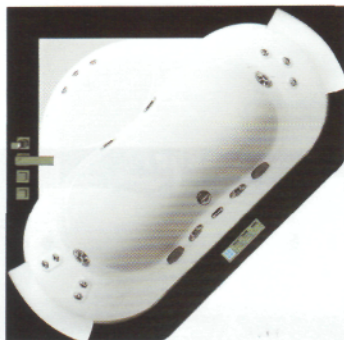

corner

## aura corner | 40

	BASE	TOP
<b>FUNCTIONS</b>		
Whirlpool jets	6	6
Rotating microjets	10	10
<b>FEATURES</b>		
Mechanical tapware	○	○
Headrest	2	2
Overflow rim	●	●
Sanitising system	●	●
Sanitising system + Underwater spotlight		●
Heater		●
Single acrylic panel*	○	○
Single wood panel*	●	●
<b>WOOD FRAME FINISHES</b>		
Teak	○	○
Wenge	○	○
<b>STONE FRAME FINISHES</b>		
White Carrara marble	○	○
Medea stone	○	○
Absolute black granite	○	○
<b>VERSIONS</b>		
	single version LH	
<b>INSTALLATION</b>		
	corner, built-in	
<b>EXTERNAL DIMENSION</b>		
Length cm	160	
Width cm	160	
Height cm	60	
<b>INSIDE DIMENSION</b>		
Length at top edge cm	176	
Length at fittings cm	130	
Central width at top edge cm	130/65	
Water volume (at the overflow level) litres	400	
Average water quantity for hydromassage litres	320	
Electric power supply	220/240 V - 50 Hz	

	TOP
<b>FUNCTIONS</b>	
Whirlpool jets	5
Rotating microjets	3
<b>FEATURES</b>	
Mechanical tapware	○
Headrest	1
Overflow rim	●
Sanitising system	●
Sanitising system + Underwater spotlight	●
Heater	●
Single acrylic panel*	○
Single wood panel*	●
<b>WOOD FRAME FINISHES</b>	
Teak	○
Wenge	○
<b>STONE FRAME FINISHES</b>	
White Carrara marble	○
Medea stone	○
Absolute black granite	○
<b>VERSIONS</b>	
	single version LH
<b>INSTALLATION</b>	
	corner, built-in
<b>EXTERNAL DIMENSION</b>	
Length cm	140
Width cm	140
Height cm	60
<b>INSIDE DIMENSION</b>	
Length at top edge cm	143
Length at fittings cm	117
Central width at top edge cm	119/73
Water volume (at the overflow level) litres	340
Average water quantity for hydromassage litres	220
Electric power supply	220/240 V - 50 Hz