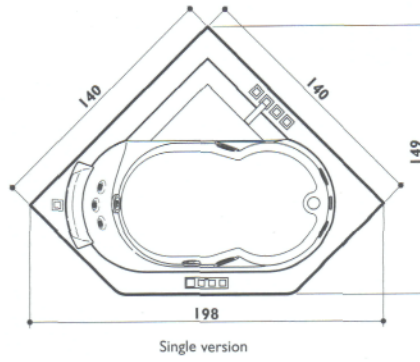

# aura corner 140

corner/built-in  
140 x 140 x 60h cm  
design Carlo Urbinati

## FEATURES

Mechanical tapware ○  
Sanitising system + Underwater spotlight ●  
Overflow rim ●  
Headrest |  
Marble or wood frame ○  
Corner panel (wood finishes wengè or teak/acrylic) ○