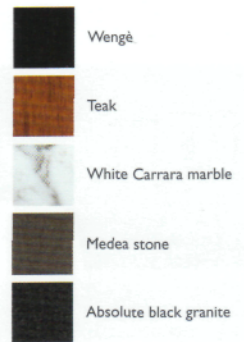

frame finishes