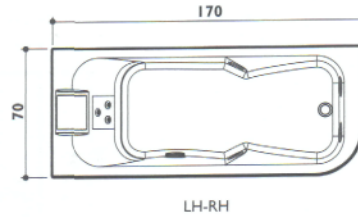

# aquasoul

corner/built-in  
170 x 70 x 57h cm  
design Carlo Urbinati

base  
top

top

## FEATURES

Mechanical or electronic tapware  
Remote control - Sanitising system  
Heater - Underwater spotlight  
Light along the perimeter integrated in the panel  
Headrest (Technogel®)  
Single "J" shaped panel