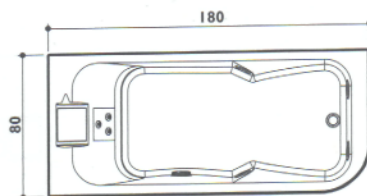

aquasoul lounge

corner/built-in
180 x 80 x 57h cm
design Carlo Urbinati

base
top

top

FUNCTIONS

Classic Jacuzzi® hydromassage
Back massage with rotating microjets

Aquasystem®

FEATURES

Mechanical or electronic tapware
Remote control - Sanitising system
Heater - Underwater spotlight
Light along the perimeter integrated in the panel
Headrest (Technogel®)
Single "J" shaped panel

	FRIENDLY	BASE	TOP
Classic Jacuzzi® hydromassage	4	4	4
Back massage with rotating microjets	3	3	3
Aquasystem®			
Mechanical or electronic tapware	○	○	○
Remote control - Sanitising system	●	●	●
Heater - Underwater spotlight			●
Light along the perimeter integrated in the panel	●	●	●
Headrest (Technogel®)			
Single "J" shaped panel	○	○	○