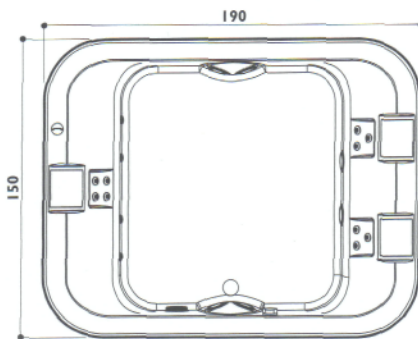

# aquasoul extra

Freestanding/built-in  
190 x 150 x 60h cm  
design Carlo Urbinati

Single version

base  
top

top