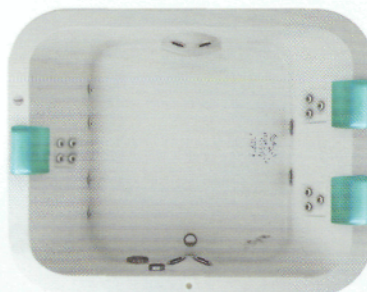

built-in

freestanding

aquasoul extra

FUNCTIONS

- Classic Jacuzzi® hydromassage
- Back massage with rotating microjets
- Fixed microjets
- Aquasystem®

WATER SUPPLY

- Without tapware, without faucet/filler
- Mechanical tapware
- Electronic tapware

FEATURES

- Remote control
- Sanitising system
- Underwater spotlight
- Heater
- Headrest (Technogel®)
- Panels
- Light along the perimeter integrated in the panel

FRIENDLY	BASE	TOP
6	6	6
10	10	10
4	4	4
○	○	○
○	○	○
○	○	○
●	●	●
●	●	●
		●
		●
3	3	3
○	○	○
●	●	●

VERSIONS

single version

INSTALLATION

freestanding, built-in

EXTERNAL DIMENSION

Length	cm	190
Width	cm	150
Height	cm	60

INSIDE DIMENSION

Depth of bathtub (at the overflow level)	cm	40
Length at top edge	cm	167
Length at fittings	cm	112
Central width at top edge	cm	130
Water volume (at the overflow level)	litres	550
Average water quantity for hydromassage	litres	400
Electric power supply		220/240V - 50 Hz

Jets
 ● Standard
● Optional
○ Standard depending on the chosen fittings