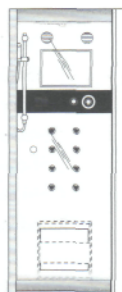

frame 120

corner/niche

LH - RH

120 x 80 x 224h cm

design Mario Ferrarini

wall finishes

black

white

	TB	TT	TOP
Functions			
Variable hydro-jets			8
Back/neck massage	4	4	4
Lumbar hydromassage	4	4	4
Shiatsu hydromassage		8	8
Shower Cascade (1)	●	●	●
Cold Shower Cascade		●	●
Raindrop shower head	●	●	●
Nebulization		●	●
Bagno-turco programmabile		●	●
Aromatherapy		●	●
Features			
Thermostatic mixer	●	●	●
Audio system (radio+MP3/USB)			●
Touch screen display		●	●
Cromodream®			●
Hand held shower + sliding rod	●	●	●
Toiletry holder	●	●	●
Roof	●	●	●
Electronic descaling system	●	●	●
Alarm		●	●
Adjustable seat (black or white)	● removable	● Integrated	● Integrated
Duckboard (black or white)	●	●	●