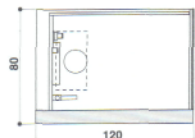

frame 120

corner/niche

LH - RH

120 x 80 x 224h cm

design Mario Ferrarini

wall finishes

black

white

	TB	TT	TOP
Functions			
Variable hydro-jets			8
Back/neck massage	4	4	4
Lumbar hydromassage	4	4	4
Shiatsu hydromassage		8	8
Shower Cascade (1)	●	●	●
Cold Shower Cascade		●	●
Raindrop shower head	●	●	●
Nebulization		●	●
Bagno-turco programmabile		●	●
Aromatherapy		●	●
Features			
Thermostatic mixer	●	●	●
Audio system (radio+MP3/USB)			●
Touch screen display		●	●
Cromodream®			●
Hand held shower + sliding rod	●	●	●
Toiletry holder	●	●	●
Roof	●	●	●
Electronic descaling system	●	●	●
Alarm		●	●
Adjustable seat (black or white)	● removable	● Integrated	● Integrated
Duckboard (black or white)	●	●	●