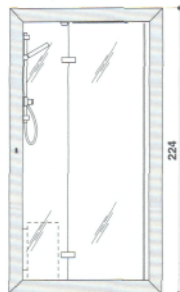

frame 120

corner/niche

LH - RH

120 x 80 x 224h cm

design Mario Ferrarini

wall finishes

black

white

	TB	TT	TOP
Functions			
Variable hydro-jets			8
Back/neck massage	4	4	4
Lumbar hydromassage	4	4	4
Shiatsu hydromassage		8	8
Shower Cascade (1)	●	●	●
Cold Shower Cascade		●	●
Raindrop shower head	●	●	●
Nebulization		●	●
Bagno-turco programmabile		●	●
Aromatherapy		●	●
Features			
Thermostatic mixer	●	●	●
Audio system (radio+MP3/USB)			●
Touch screen display		●	●
Cromodream®			●
Hand held shower + sliding rod	●	●	●
Toiletry holder	●	●	●
Roof	●	●	●
Electronic descaling system	●	●	●
Alarm		●	●
Adjustable seat (black or white)	● removable	● Integrated	● Integrated
Duckboard (black or white)	●	●	●