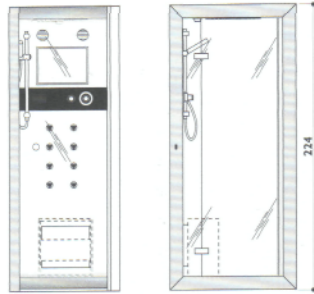

frame 100

comer/niche
LH - RH
100 x 75 x 224h cm
design Mario Ferrarini

wall finishes

nero

bianco

Functions

- Variable hydro-jets
- Back/neck massage
- Lumbar hydromassage
- Shiatsu hydromassage
- Shower Cascade (I)
- Cold Shower Cascade
- Raindrop shower head
- Nebulization
- Bagno-turco programmabile
- Aromatherapy

Features

- Thermostatic mixer
- Audio system (radio+MP3/USB)
- Touch screen display
- Cromodream®
- Hand held shower + sliding rod
- Toiletry holder
- Roof
- Electronic descaling system
- Alarm
- Adjustable seat (black or white)
- Duckboard (black or white)

	TB	TT	TOP
Variable hydro-jets			8
Back/neck massage	4	4	4
Lumbar hydromassage	4	4	4
Shiatsu hydromassage		8	8
Shower Cascade (I)	●	●	●
Cold Shower Cascade		●	●
Raindrop shower head	●	●	●
Nebulization		●	●
Bagno-turco programmabile		●	●
Aromatherapy		●	●
Thermostatic mixer	●	●	●
Audio system (radio+MP3/USB)			●
Touch screen display		●	●
Cromodream®			●
Hand held shower + sliding rod	●	●	●
Toiletry holder	●	●	●
Roof	●	●	●
Electronic descaling system	●	●	●
Alarm		●	●
Adjustable seat (black or white)	● removable	● Integrated	● Integrated
Duckboard (black or white)	●	●	●