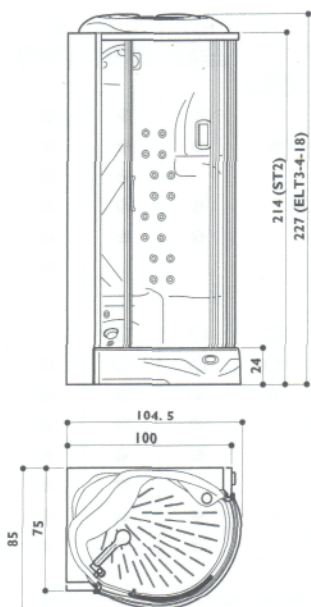

flexa thema 100

corner
LH-RH
100/105 x 75/85 x 214/227h cm
design Synthesis Design

	ST2	ELT3	ELT4	ELT22
Functions				
Vertical and back hydromassage - variable (Body Jet)		20	24	24
Vertical and back hydromassage - fixed (Body Jet)	12			
Raindrop shower head		●	●	●
Shoulder Cascade	●	●	●	●
Scottish Shower			●	●
Steam bath		●	●	●
Aromatherapy		●	●	●
Cromodream®				●
Features				
Single-lever mixer tap	○	○	○	
Thermostatic mixer	○	○	○	●
3 functions hand held shower + sliding rod	●	●	●	●
Container for aromatic essences		●	●	●
Electronic descaling system		●	●	●
Radio		●	●	●
Roof	●	●	●	●
Alarm		●	●	●