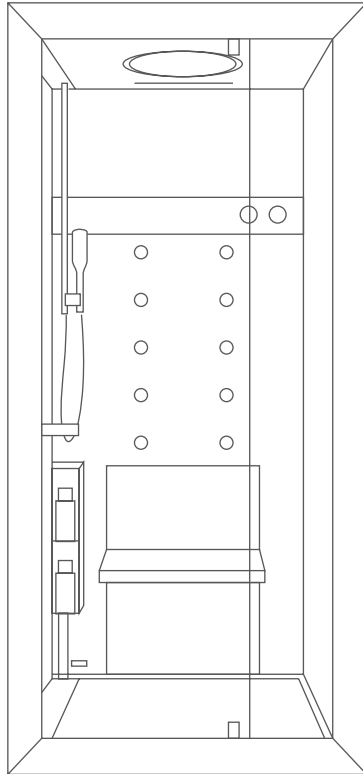

Jacuzzi® frame 100

lunghezza length	cm	100
larghezza width	cm	75
altezza totale total height	cm	224